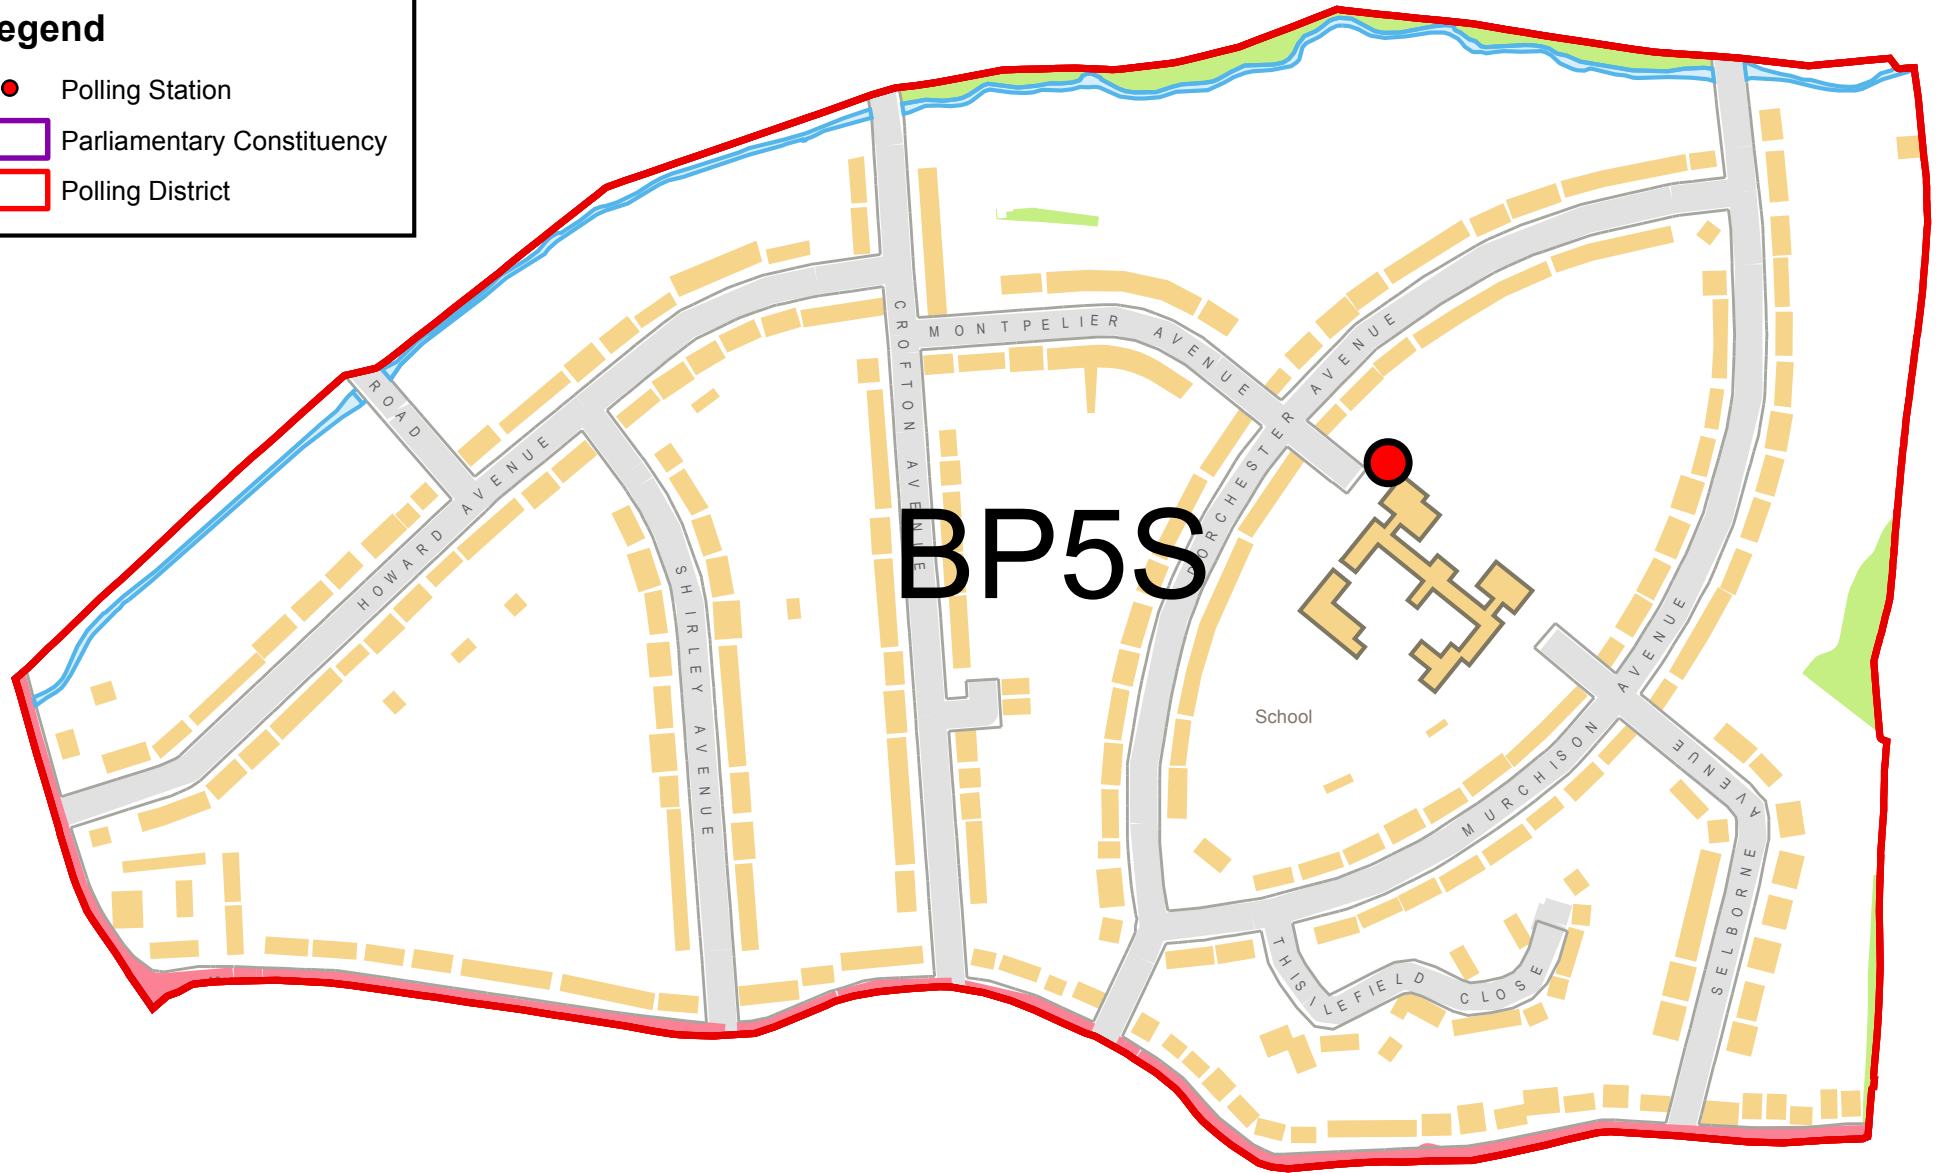

Legend

- Polling Station
- Parliamentary Constituency
- Polling District

COPYRIGHT:

This map is reproduced from Ordnance Survey material with the permission of Ordnance Survey on behalf of the Controller of Her Majesty's Stationery Office © Crown copyright. Unauthorised reproduction infringes Crown copyright and may lead to prosecution or civil proceedings. (Bexley Council) (100017693) (2017).

BP5S Polling District
Blendon & Penhill Ward

SCALE: 1: 3750