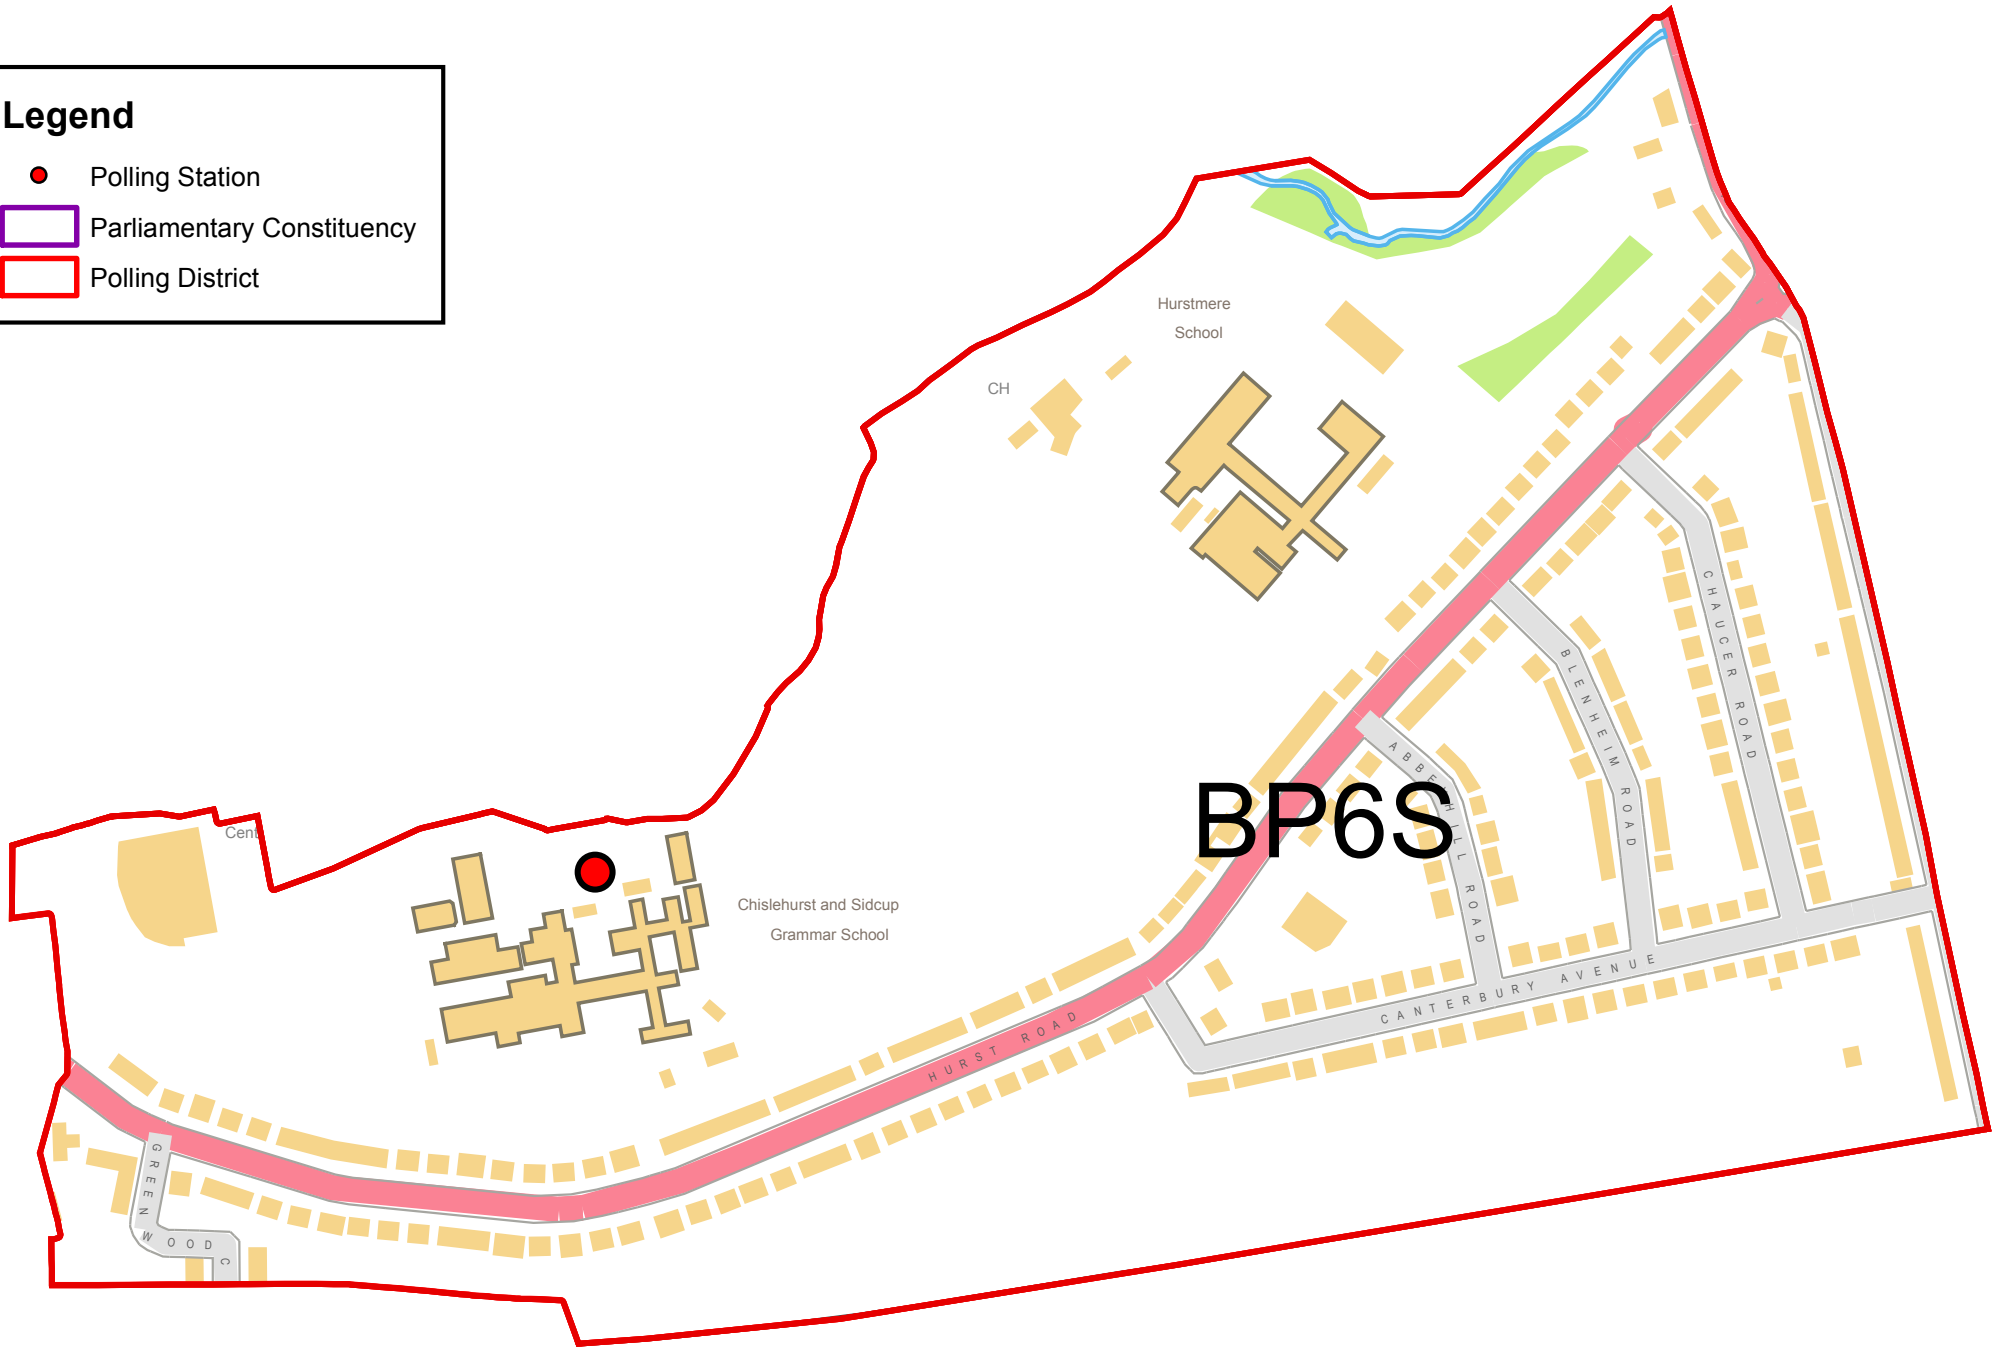

Legend

- Polling Station
- Parliamentary Constituency
- Polling District

COPYRIGHT:
This map is reproduced from Ordnance Survey material with the permission of Ordnance Survey on behalf of the Controller of Her Majesty's Stationery Office © Crown copyright. Unauthorised reproduction infringes Crown copyright and may lead to prosecution or civil proceedings. (Bexley Council) (100017693) (2017).

BP6S Polling District
Blendon & Penhill Ward

SCALE: 1: 4500