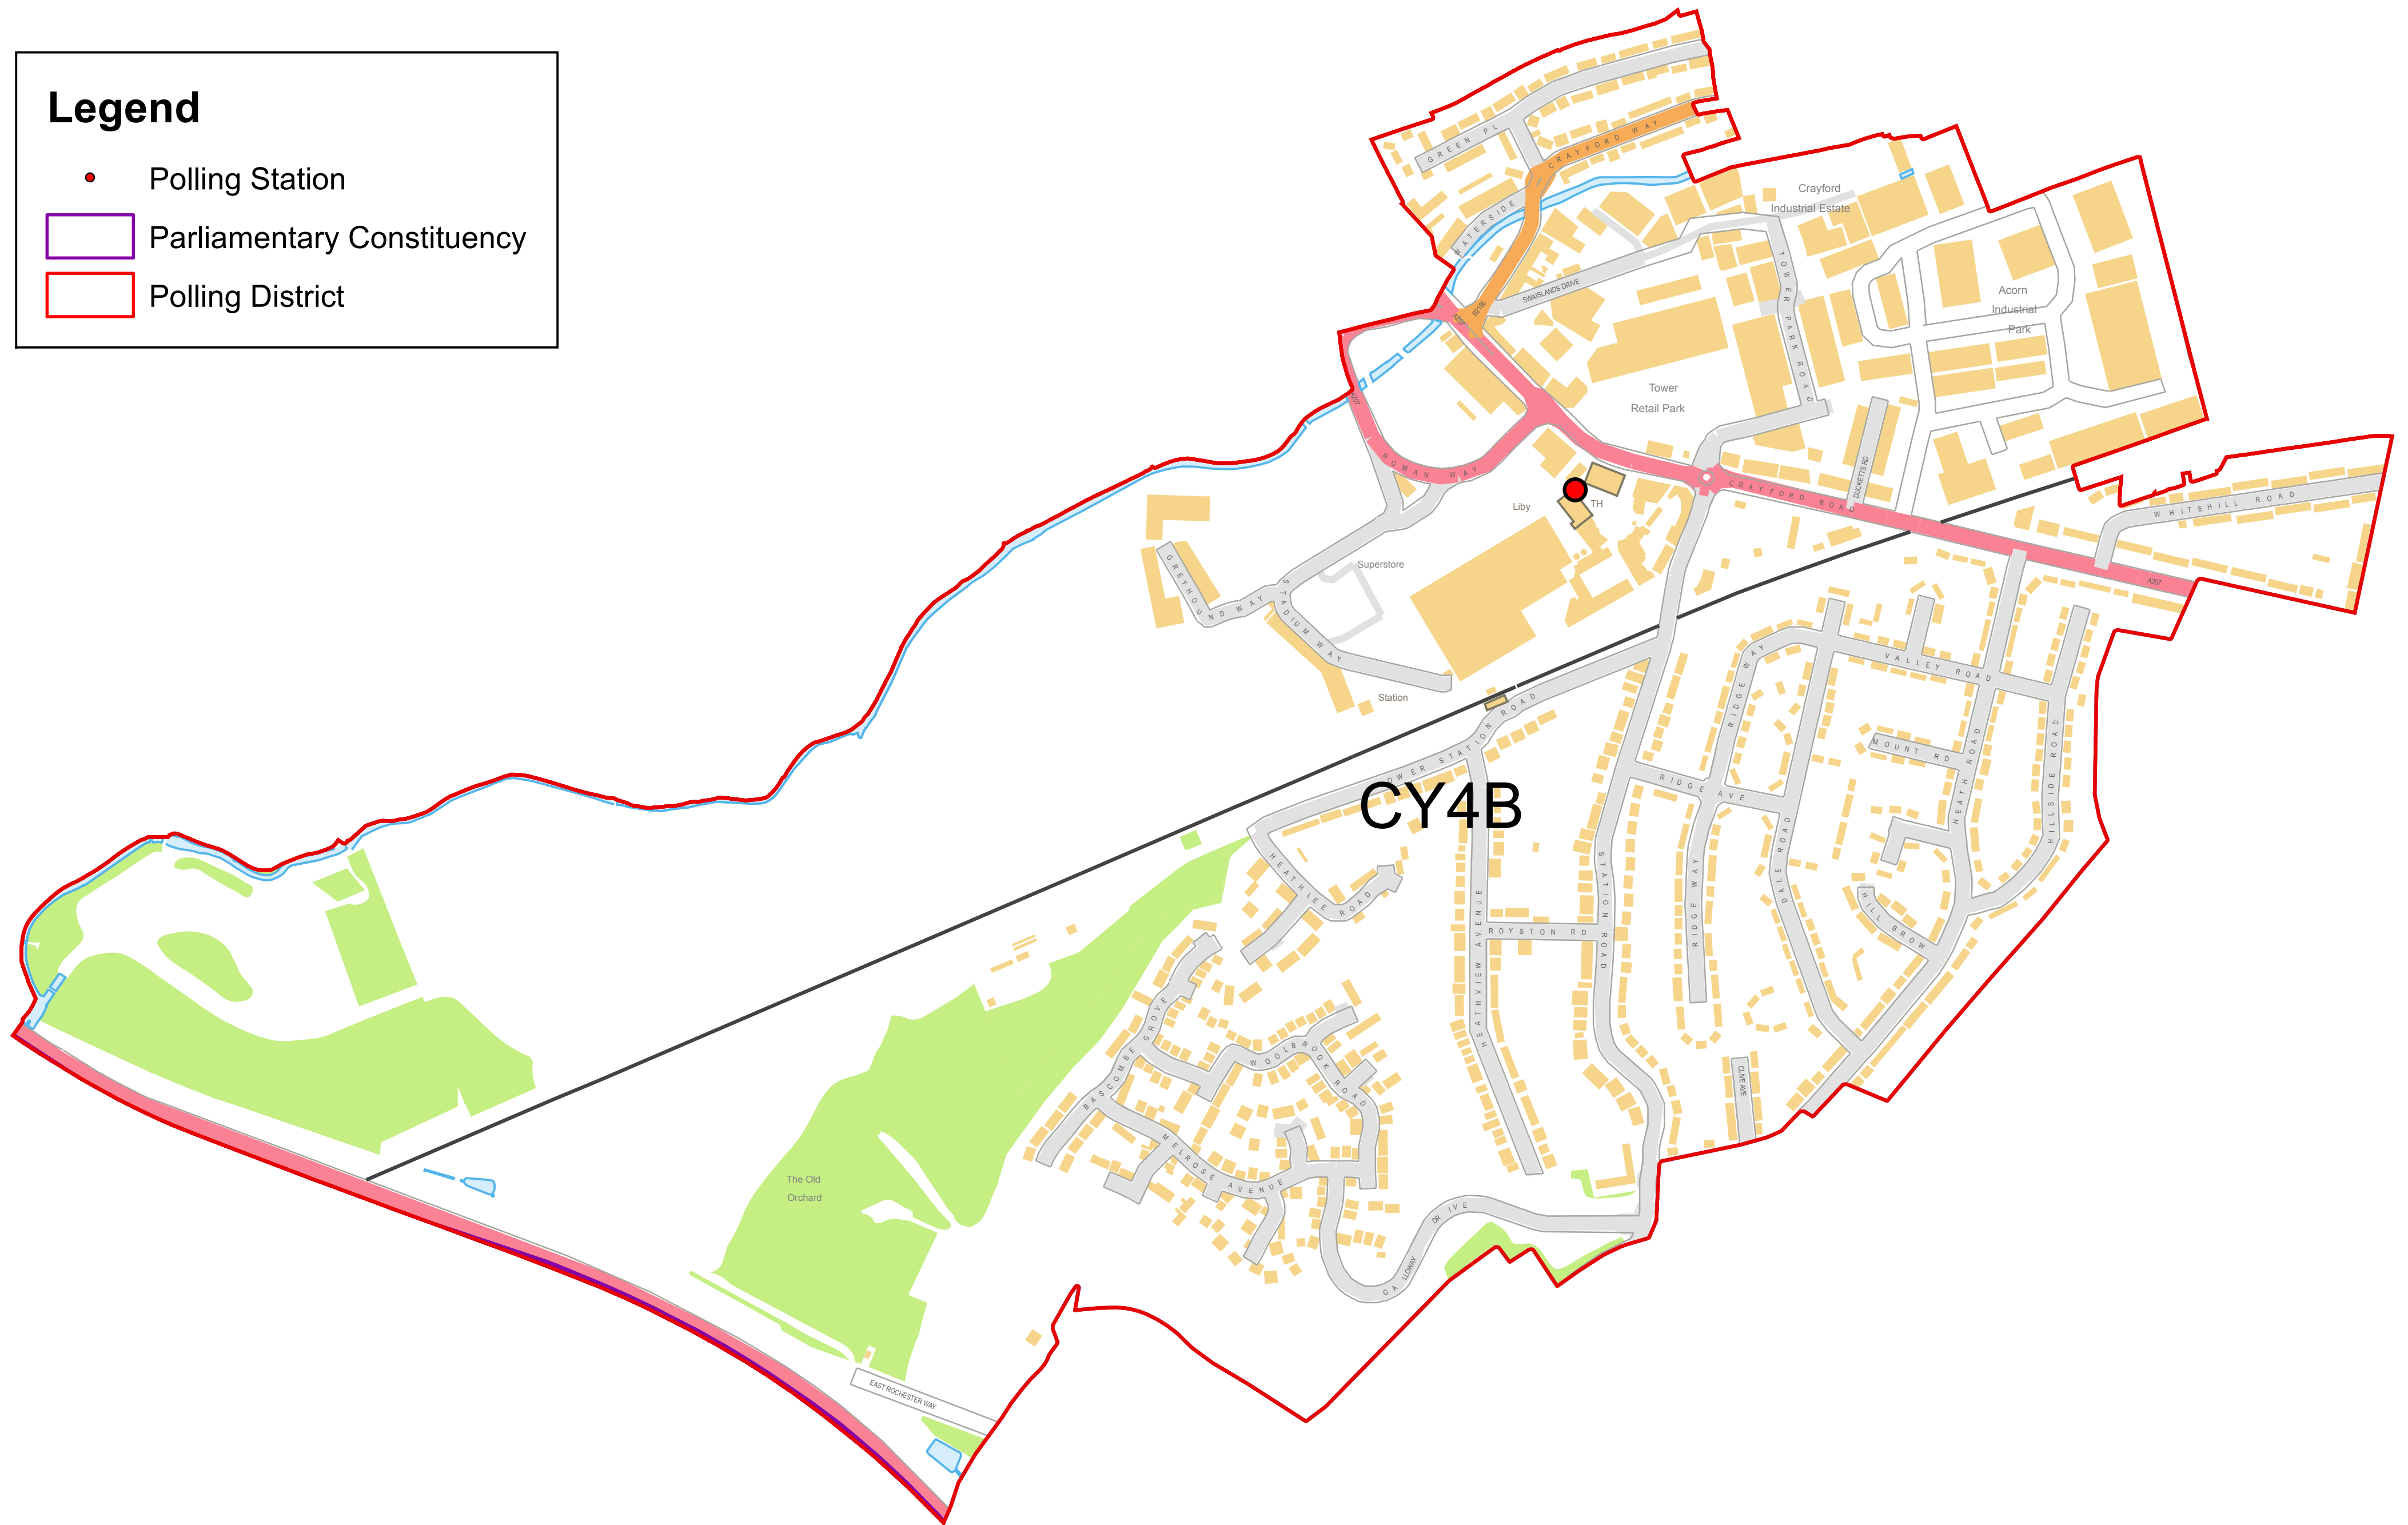

# Legend

- Polling Station
- ▭ Parliamentary Constituency
- ▭ Polling District

COPYRIGHT:  
This map is reproduced from Ordnance Survey material with the permission of Ordnance Survey on behalf of the Controller of Her Majesty's Stationery Office © Crown copyright. Unauthorised reproduction infringes Crown copyright and may lead to prosecution or civil proceedings. (Bexley Council) (100017693) (2017).

## CY4B Polling District Crayford Ward

SCALE: 1: 4200