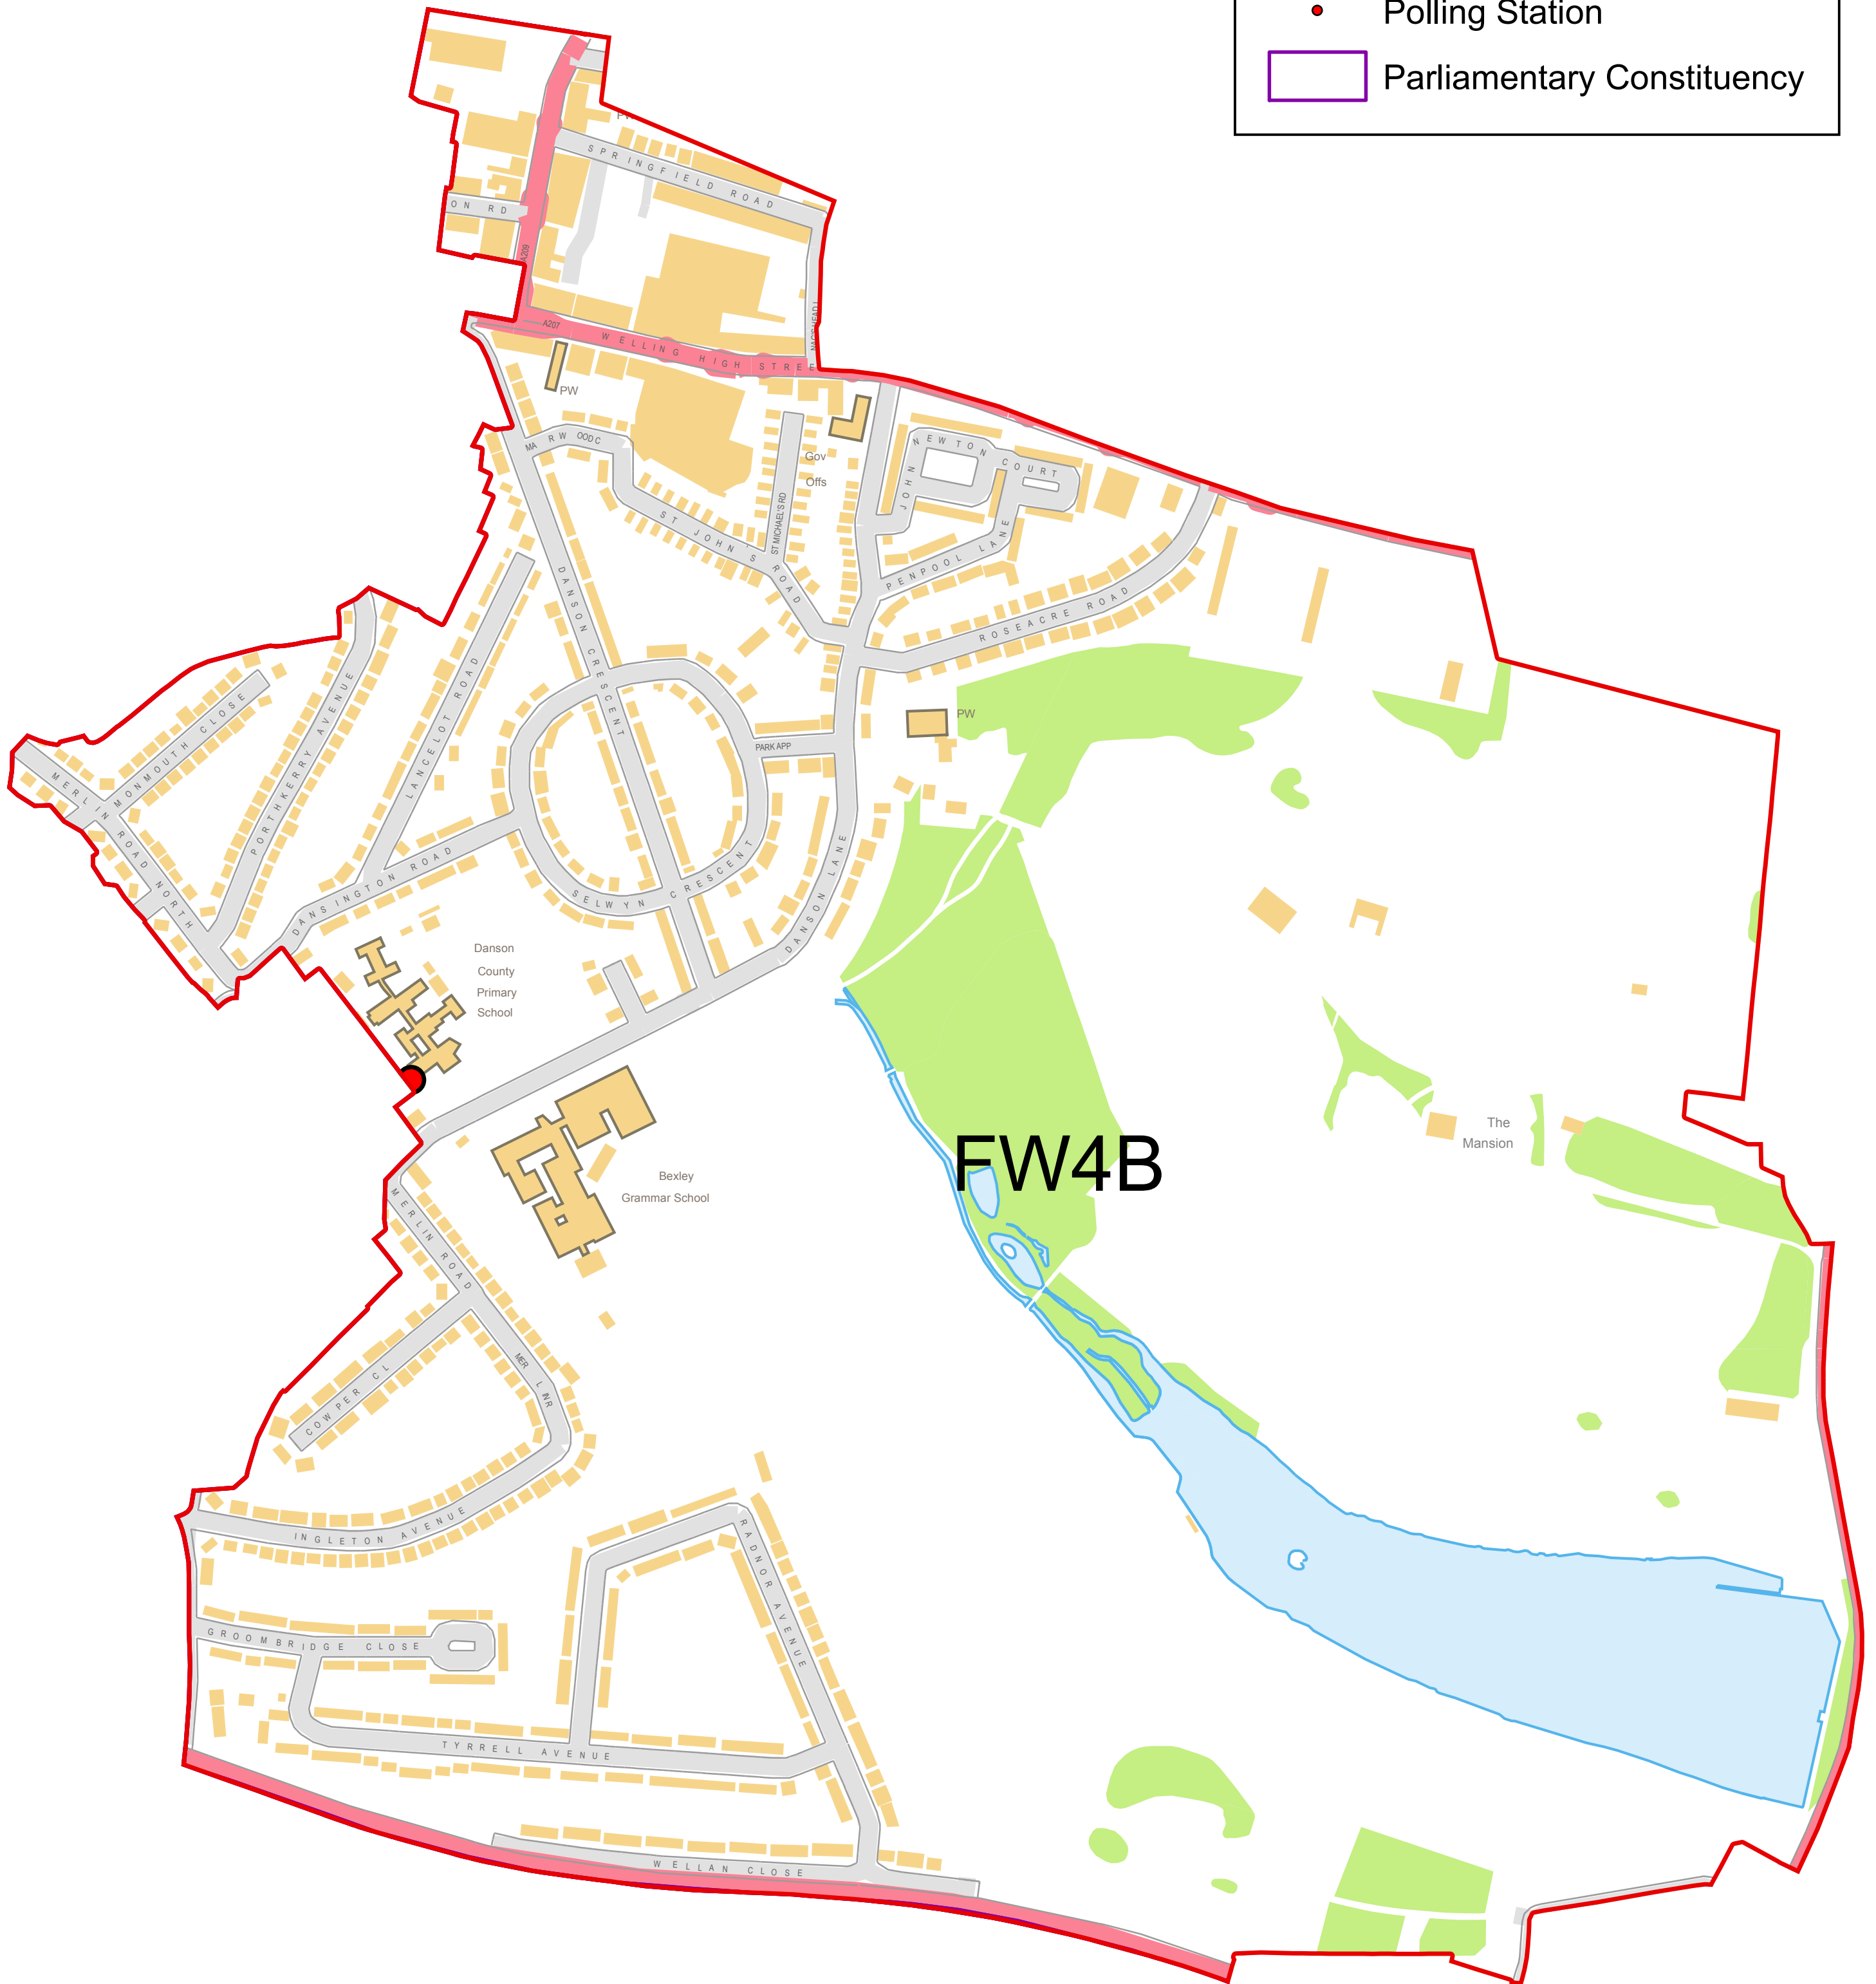

### Legend

-  Polling District
-  Polling Station
-  Parliamentary Constituency

**FW4B**

**FW4B Polling District** Falconwood & Welling Ward

SCALE: 1: 3900

COPYRIGHT: This map is reproduced from Ordnance Survey material with the permission of Ordnance Survey on behalf of the Controller of Her Majesty's Stationery Office © Crown copyright. Unauthorised reproduction infringes Crown copyright and may lead to prosecution or civil proceedings. (Bexley Council) (100017693) (2017).