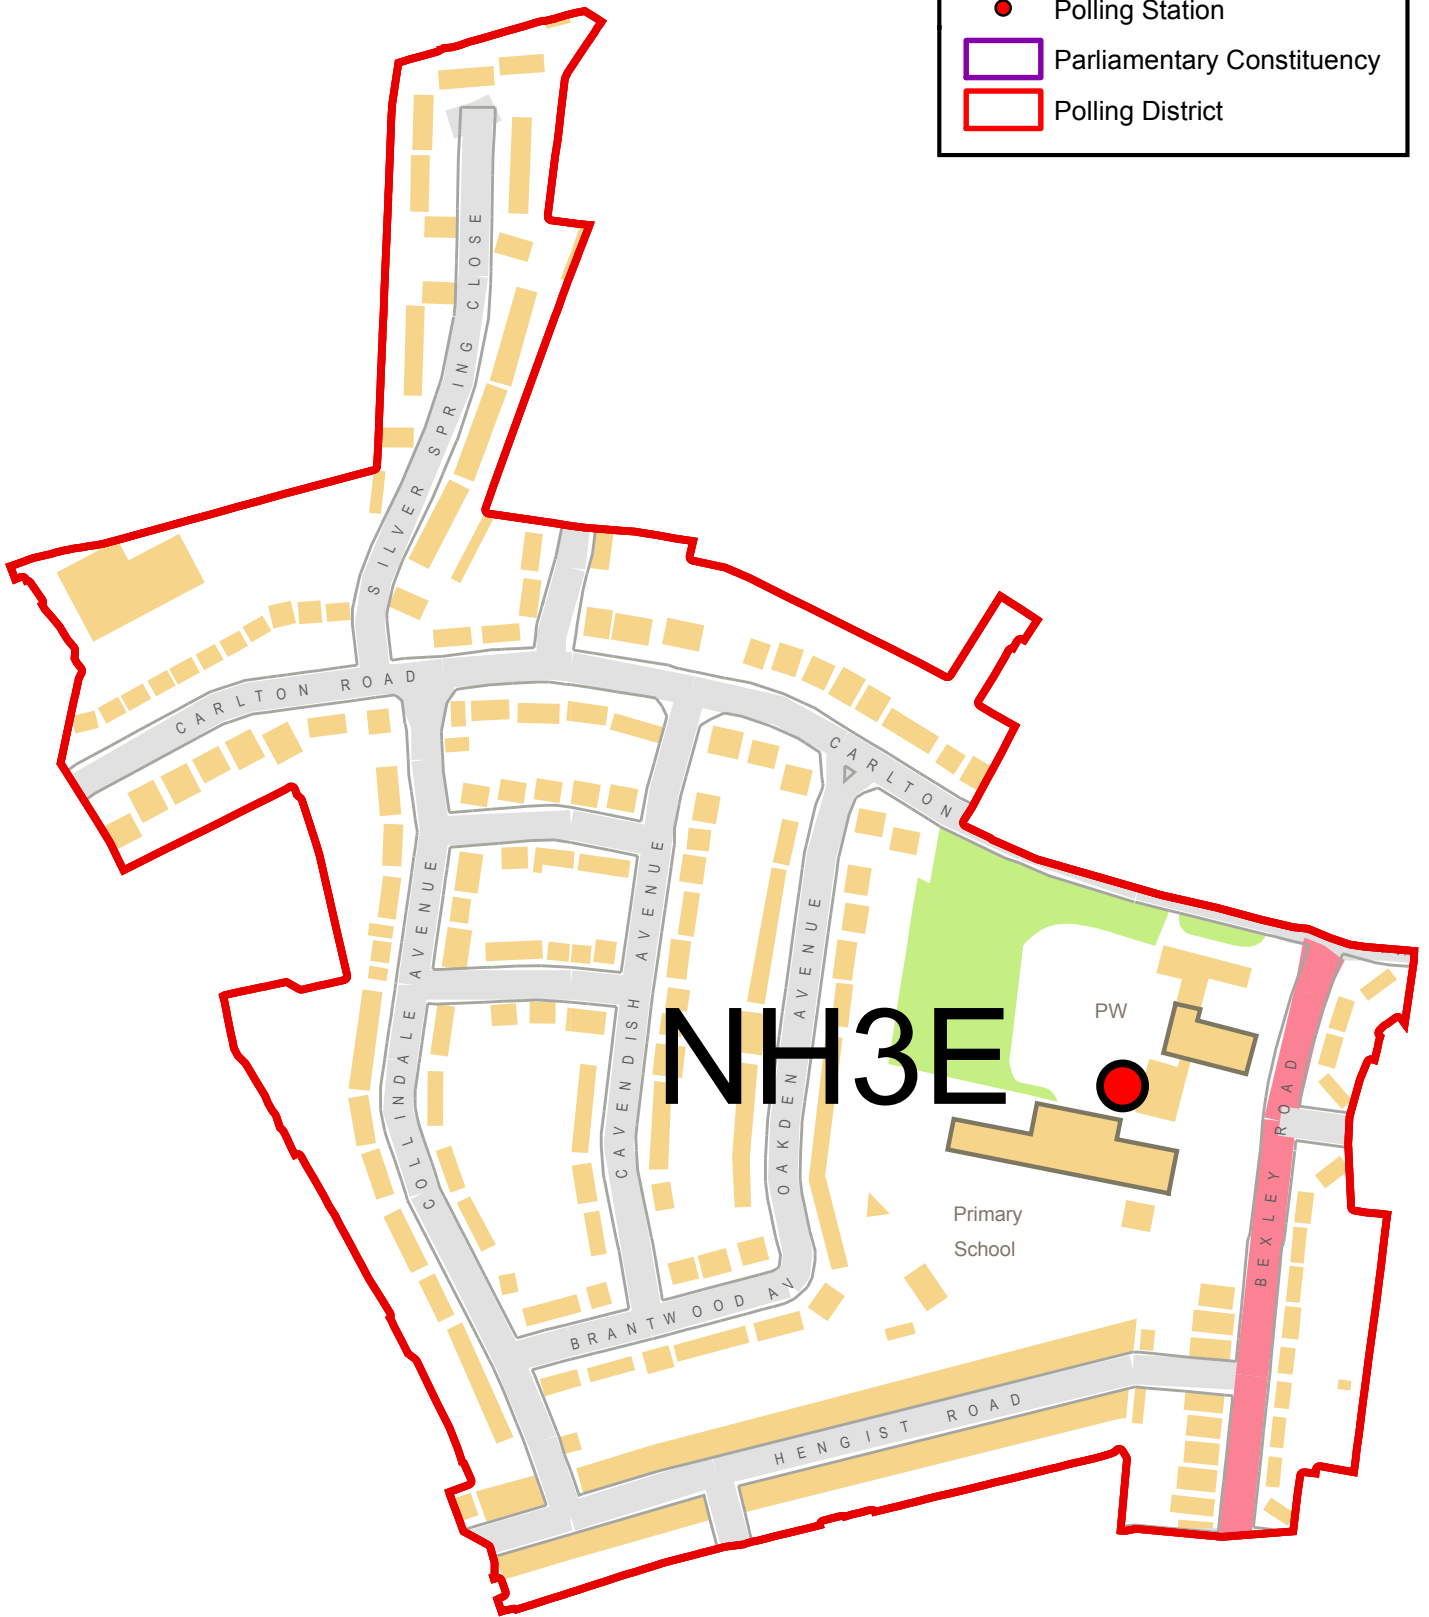

### Legend

- Polling Station
- Parliamentary Constituency
- Polling District

**NH3E Polling District**

Northumberland Heath Ward

SCALE: 1:

3500

COPYRIGHT: This map is reproduced from Ordnance Survey material with the permission of Ordnance Survey on behalf of the Controller of Her Majesty's Stationery Office © Crown copyright. Unauthorised reproduction infringes Crown copyright and may lead to prosecution or civil proceedings. (Bexley Council) (100017693) (2017).