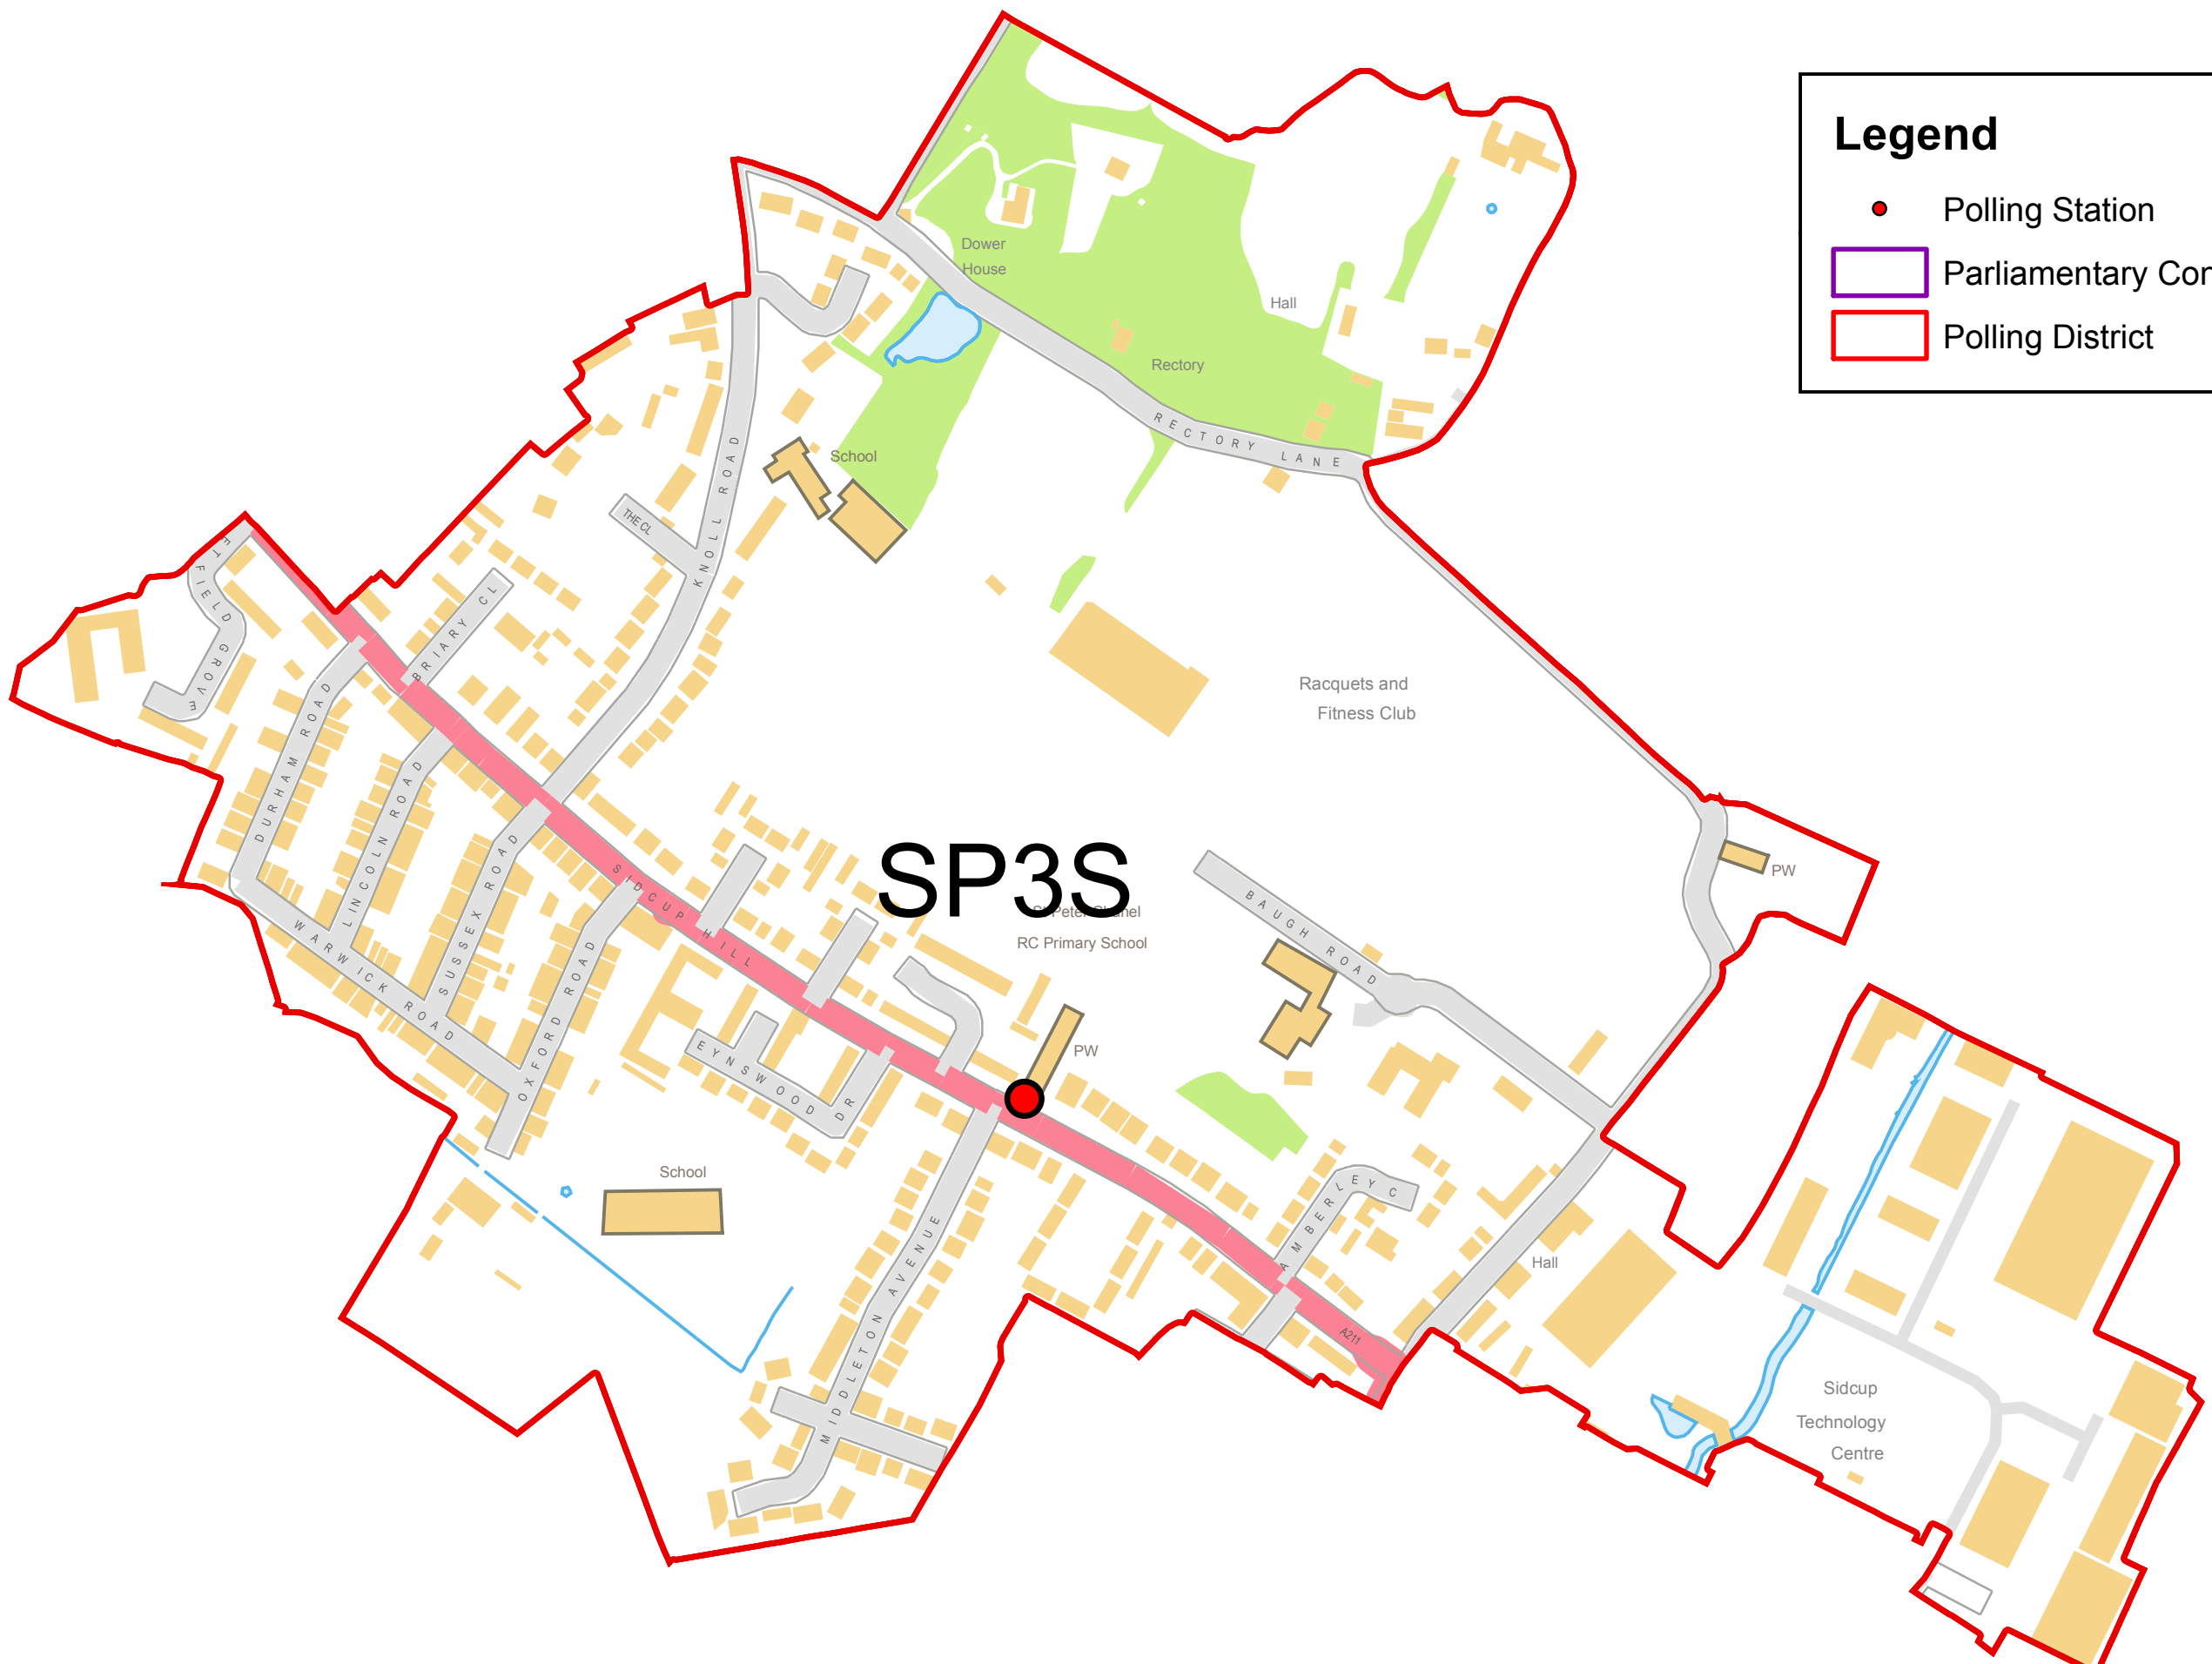

**Legend**

- Polling Station
- ▭ Parliamentary Constituency
- ▭ Polling District

**SP3S**

**COPYRIGHT:**  
 This map is reproduced from Ordnance Survey material with the permission of Ordnance Survey on behalf of the Controller of Her Majesty's Stationery Office © Crown copyright. Unauthorised reproduction infringes Crown copyright and may lead to prosecution or civil proceedings. (Bexley Council) (100017693) (2017).

**SP3S Polling District**  
 Sidcup Ward

SCALE: 1: 4000