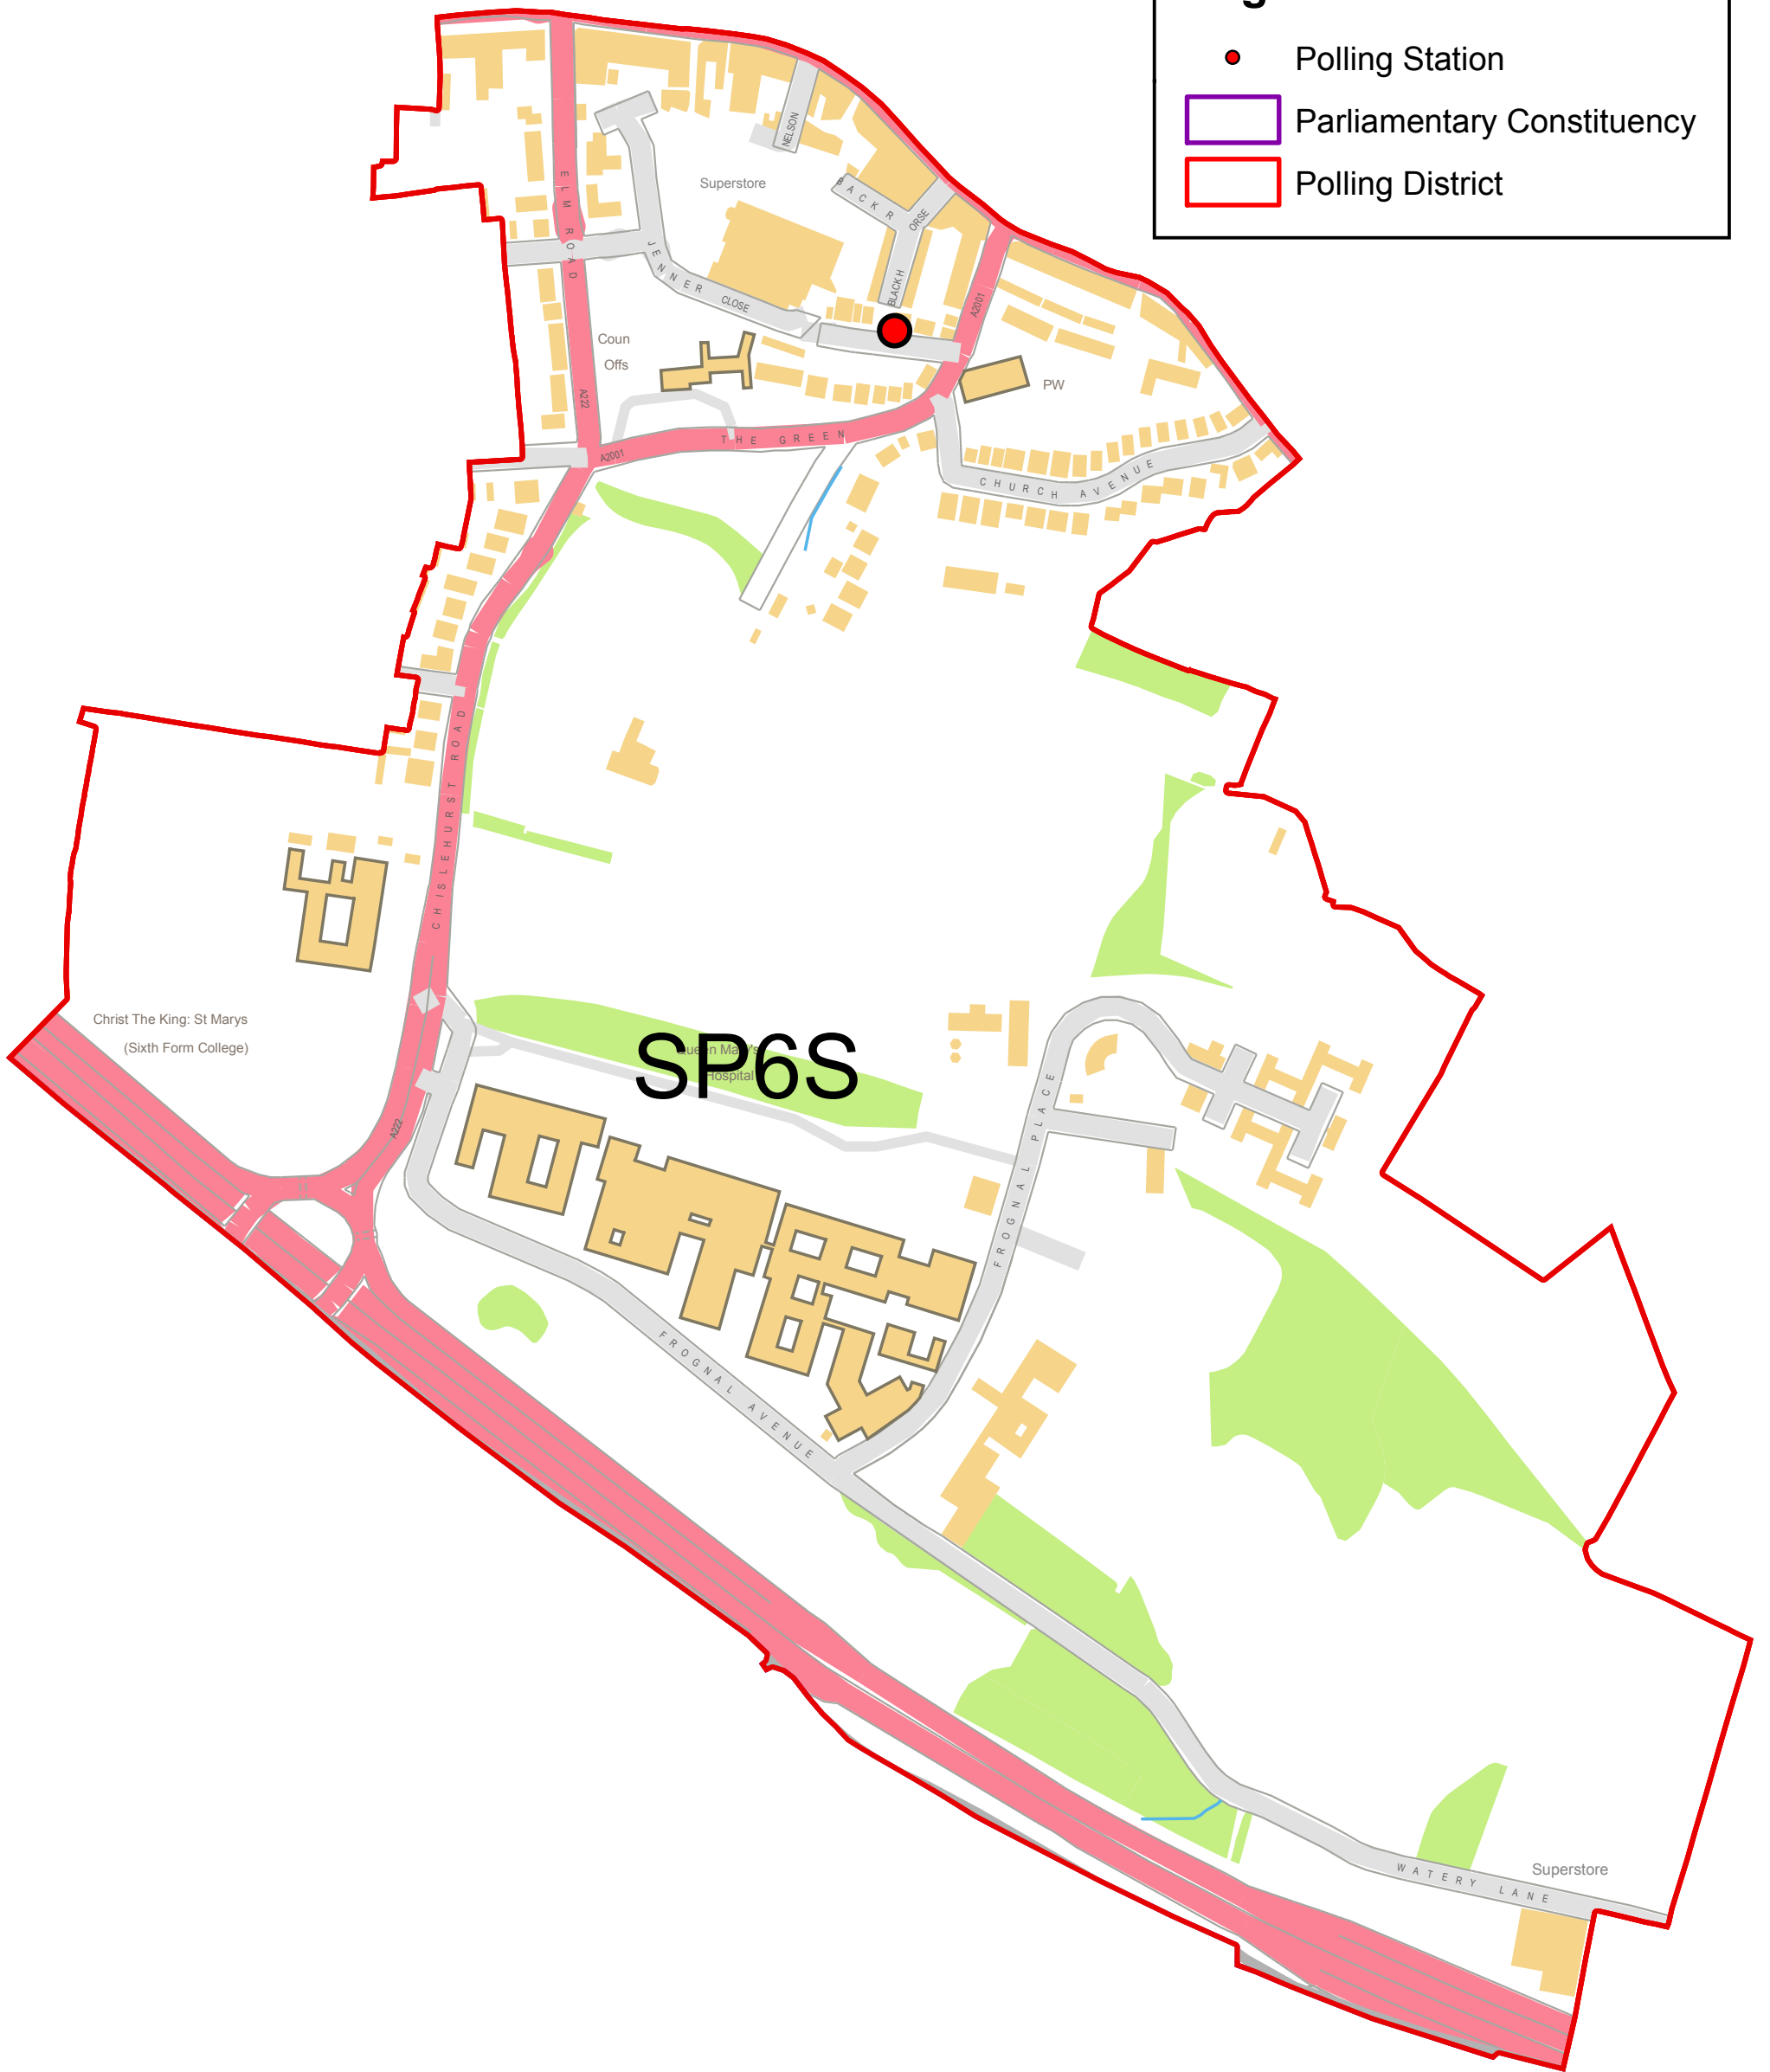

Legend

- Polling Station
- Parliamentary Constituency
- Polling District

SP6S Polling District Sidcup Ward

SCALE: 1: 4500

COPYRIGHT: This map is reproduced from Ordnance Survey material with the permission of Ordnance Survey on behalf of the Controller of Her Majesty's Stationery Office © Crown copyright. Unauthorised reproduction infringes Crown copyright and may lead to prosecution or civil proceedings. (Bexley Council) (100017693) (2017).