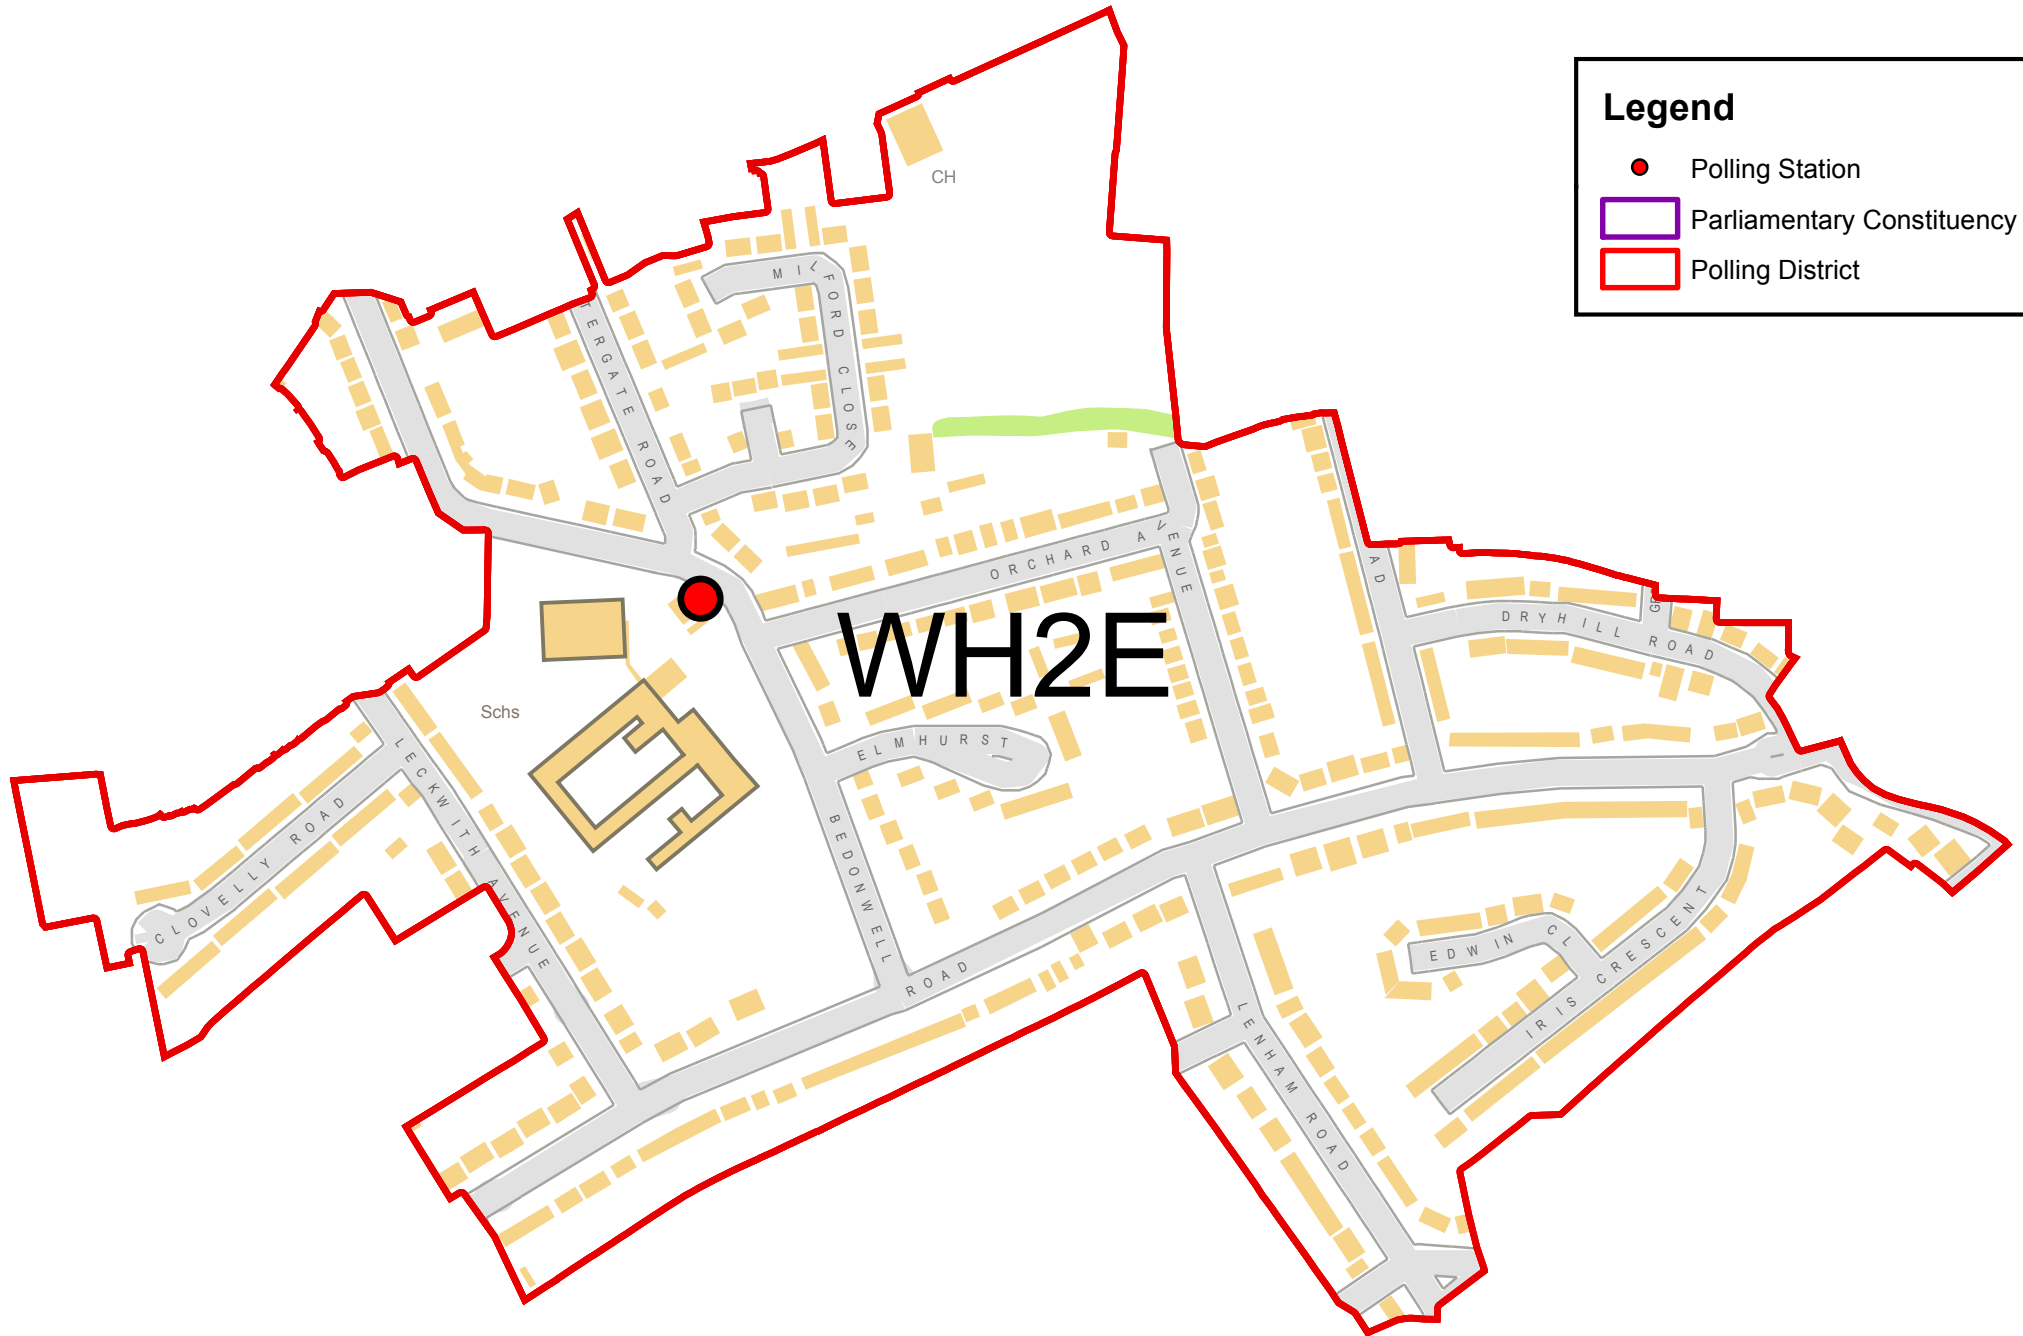

Legend

- Polling Station
- Parliamentary Constituency
- Polling District

COPYRIGHT:
 This map is reproduced from Ordnance Survey material with the permission of Ordnance Survey on behalf of the Controller of Her Majesty's Stationery Office © Crown copyright. Unauthorised reproduction infringes Crown copyright and may lead to prosecution or civil proceedings. (Bexley Council) (100017693) (2017).

WH2E Polling District
 West Heath Ward

SCALE: 1: 4000