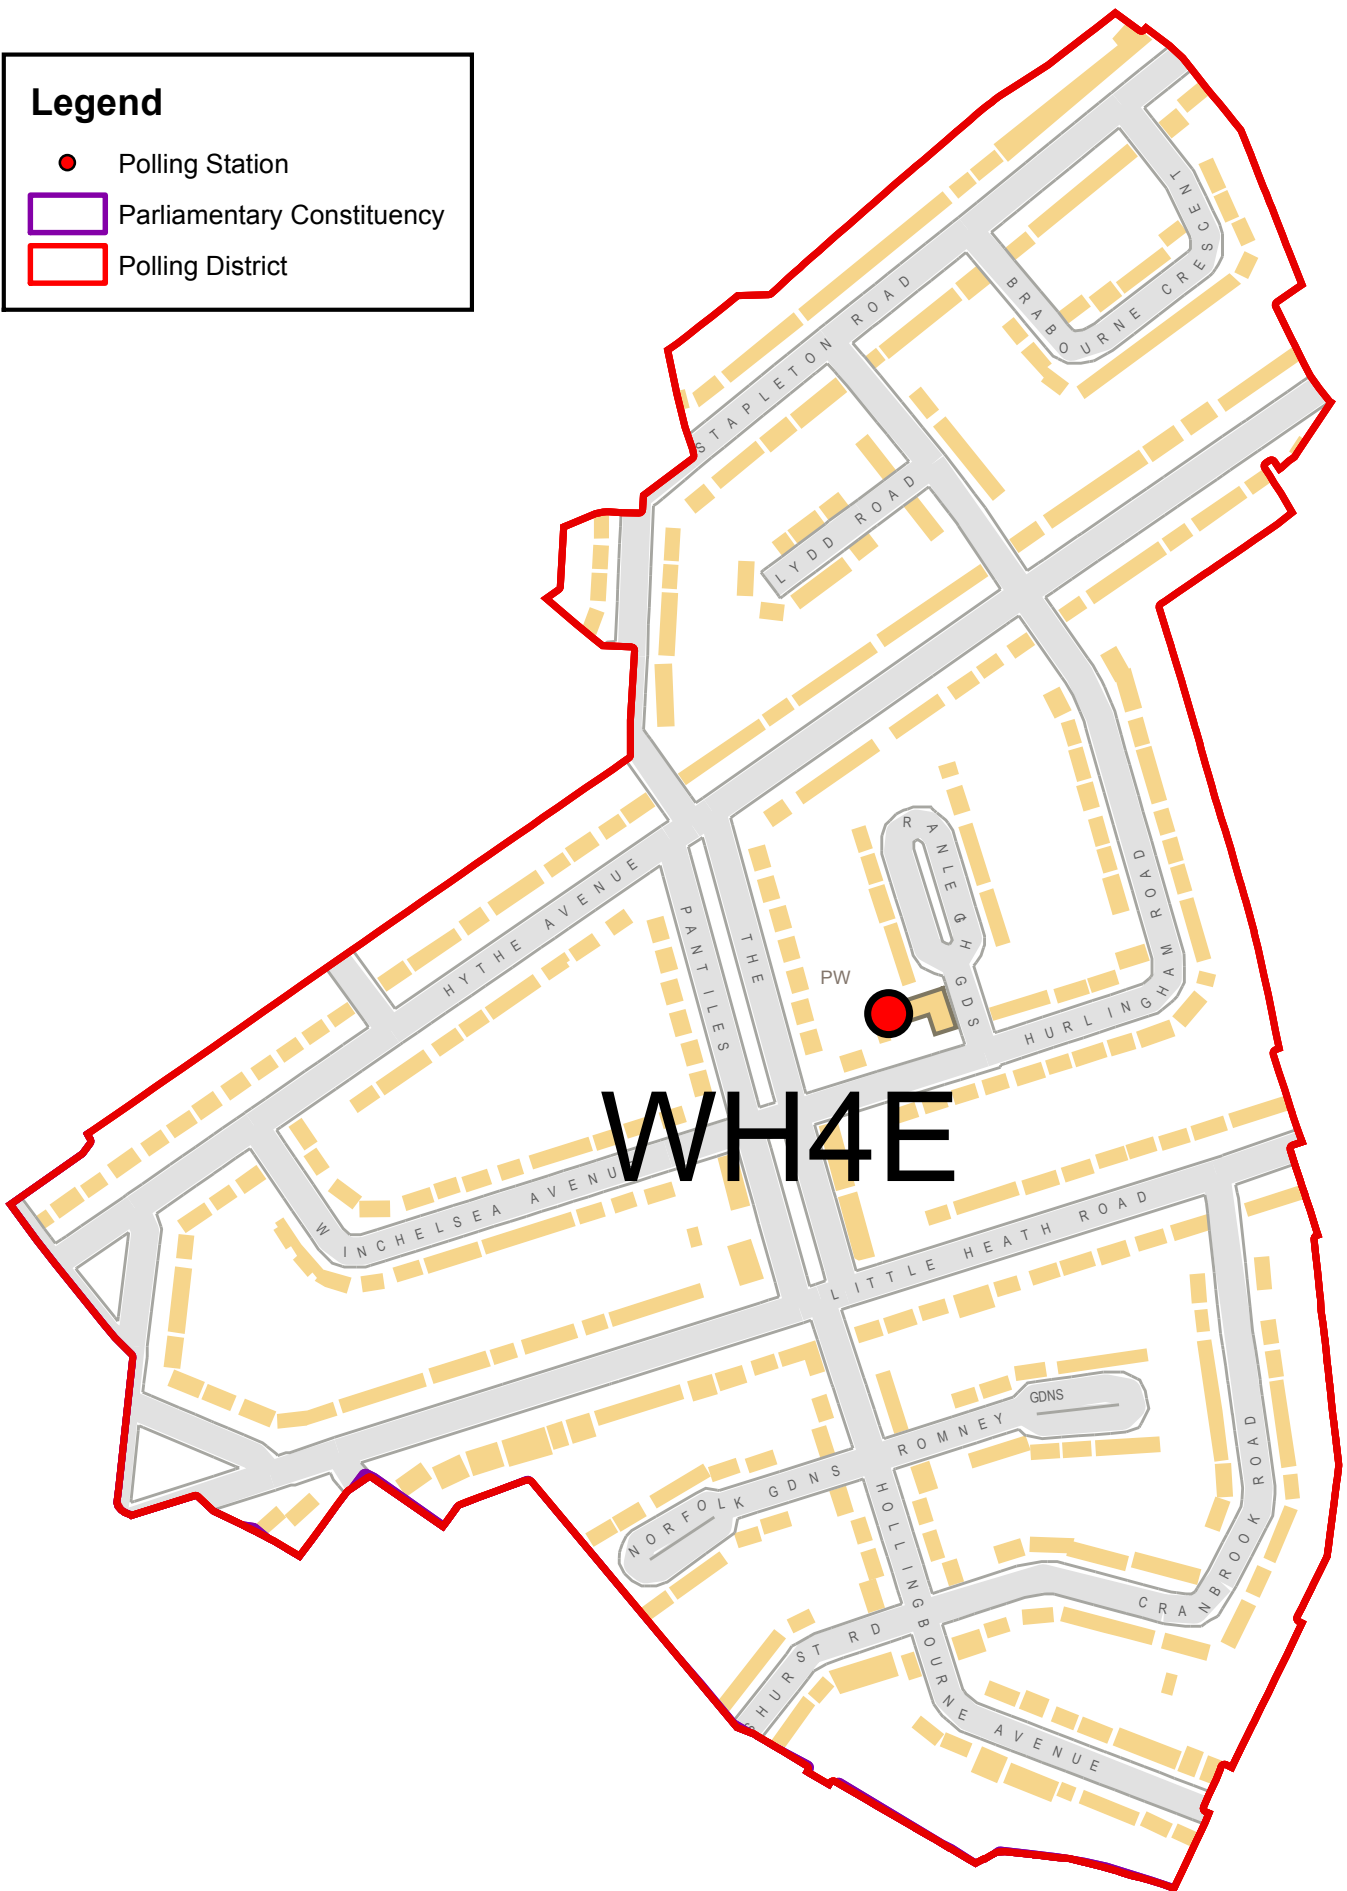

### Legend

- Polling Station
- Parliamentary Constituency
- Polling District

**WH4E Polling District** West Heath Ward

SCALE: 1: 3750

COPYRIGHT: This map is reproduced from Ordnance Survey material with the permission of Ordnance Survey on behalf of the Controller of Her Majesty's Stationery Office © Crown copyright. Unauthorised reproduction infringes Crown copyright and may lead to prosecution or civil proceedings. (Bexley Council) (100017693) (2017).