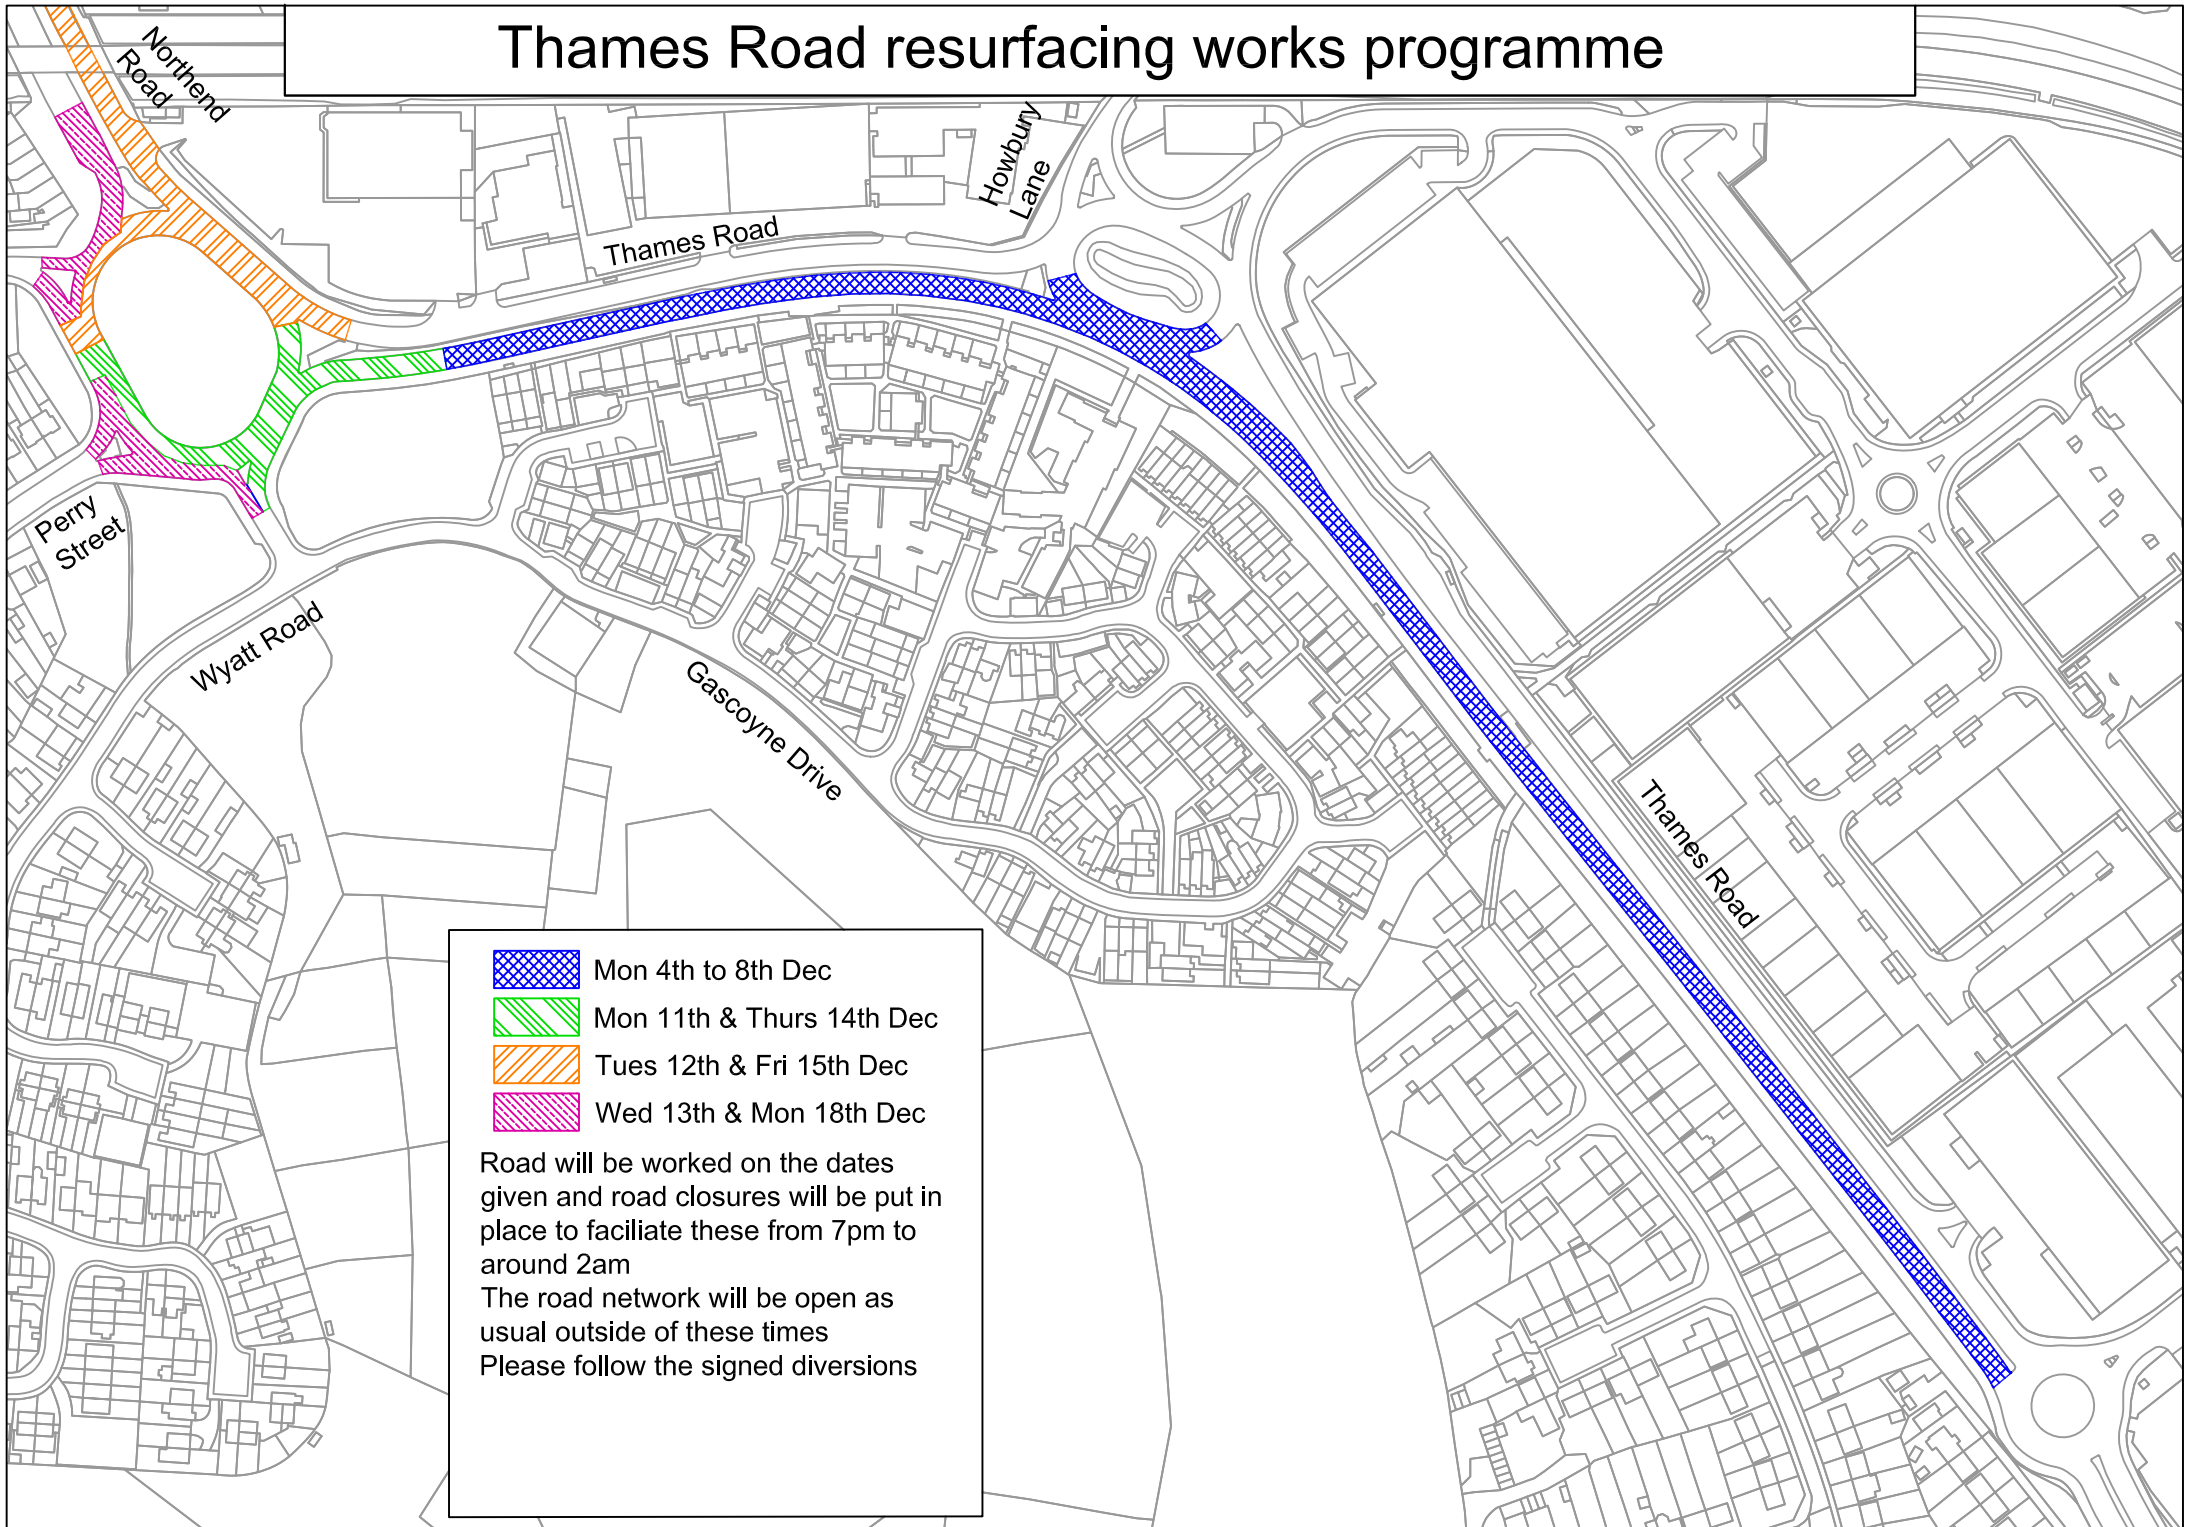

Thames Road resurfacing works programme

- Mon 4th to 8th Dec
- Mon 11th & Thurs 14th Dec
- Tues 12th & Fri 15th Dec
- Wed 13th & Mon 18th Dec

Road will be worked on the dates given and road closures will be put in place to facilitate these from 7pm to around 2am
The road network will be open as usual outside of these times
Please follow the signed diversions